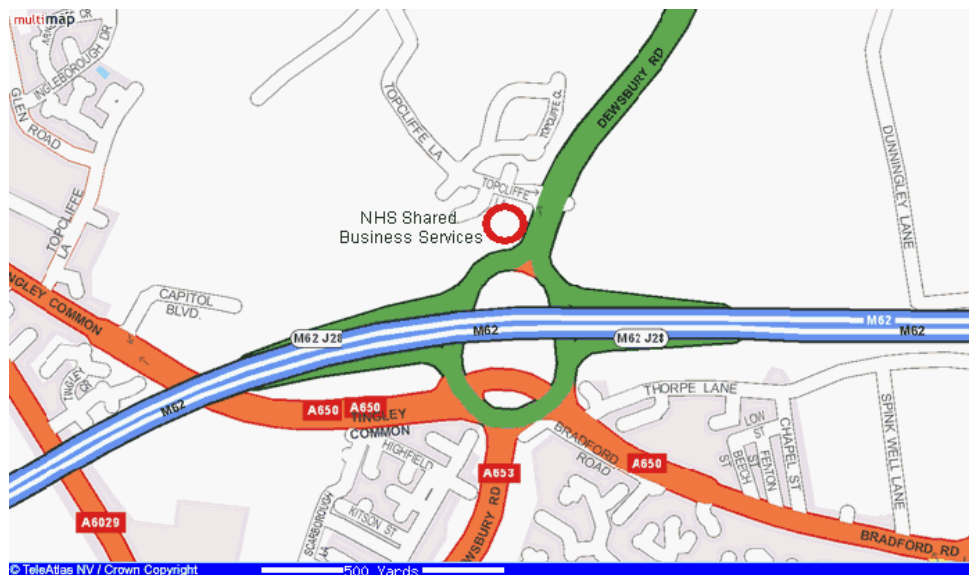

Leave the M62 at J28, head towards Leeds on the A653. Topcliffe Lane is the first turning on the left. If travelling from Leeds city centre, head towards the White Rose Shopping Centre, once past the shopping centre continue on the A653 towards the junction with the M62. There is no right turn from this direction so do a full turn of the roundabout, turning back on to A653 towards Leeds, then take the first left after leaving the roundabout on to Topcliffe Lane. Phoenix House is on the left and the Real Radio building is on the right. The nearest railway station is Morley and regular buses from the city centre stop near Topcliffe Lane – numbers X62, 117 and 118.