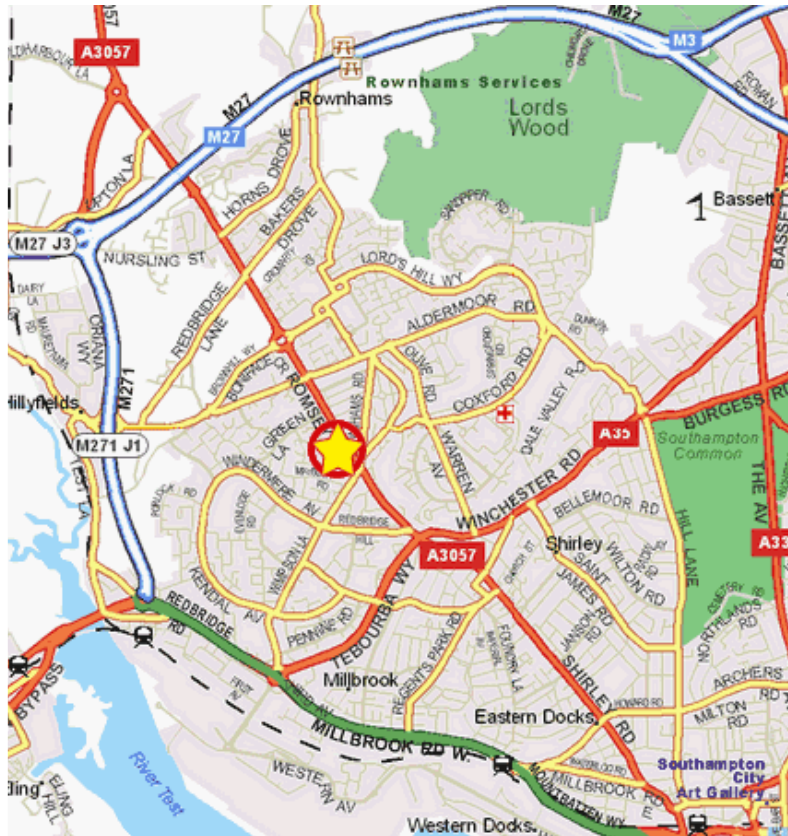

Shared Business Services

A partnership with Steria

NHS Shared Business Services – Southampton Office
3rd Floor, Compass House
Romsey Road
Southampton
SO16 4HJ
Tel: 02380 721000