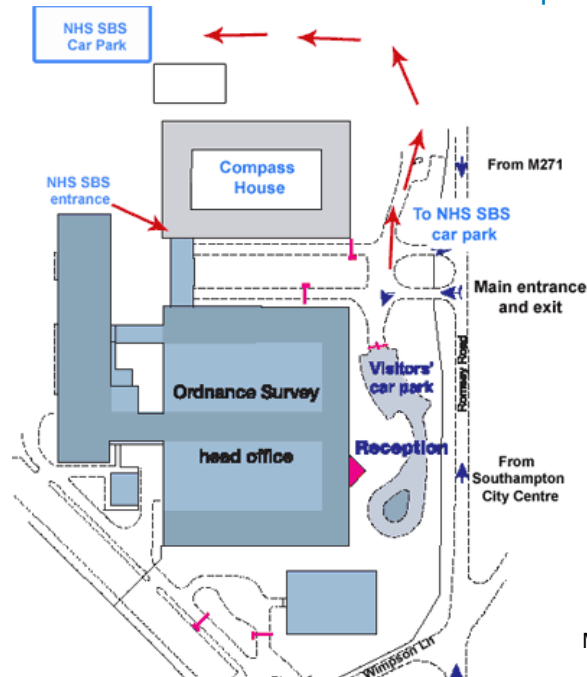

Maps courtesy of Multimap/Ordnance Survey

Driving directions to Compass House from the M3:

- Leave M3 at junction 14 and exit towards Southampton/A33 – 0.9 miles
- At the roundabout take 2nd exit onto A33/Bassett Ave heading to Southampton – 0.8 miles
- At the roundabout take 2nd exit onto A35/Winchester Road – 1.9 miles – go through 1 roundabout
- Turn right at A3057/Romsey Road – 0.5 miles
- Compass House complex is on the left just after Wimpson Lane