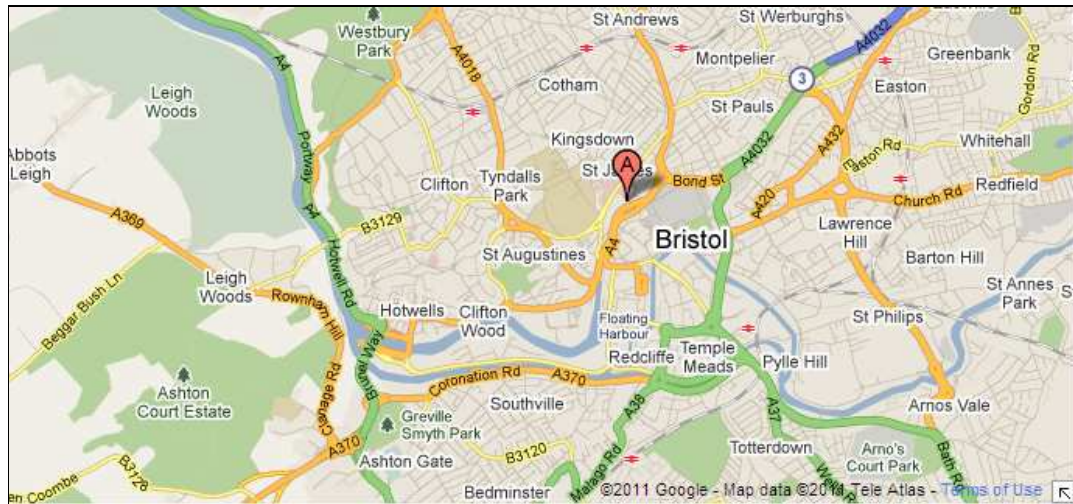

NHS Shared Business Services
5th Floor
Whitefriars
Lewins Mead
Bristol
BS1 2NT
Tel: (0117) 933 8700
Fax: (0117) 933 8864

Location Map

Directions

From M4

Leave the M4 at J19, head towards Bristol on the M32. Continue straight ahead onto A4032 Newfoundland Way, then bear right onto A4044 Bond Street. At the roundabout, take the first exit onto A38 The Haymarket, then bear right onto St John's Bridge. Turn right onto A38 Lewins Mead and Whitefriars is on the left. The nearest railway station is Bristol Temple Meads.